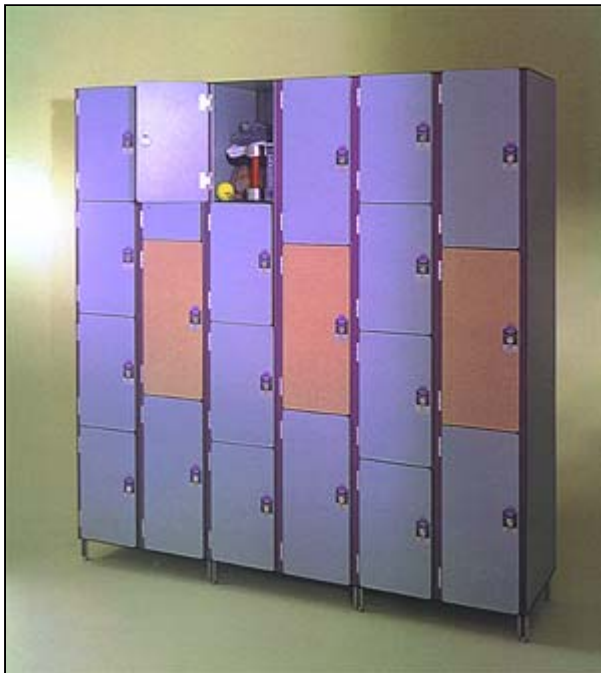

Coordinated Coloring

Elegant and subtle, coordinated colors create a soothing atmosphere of harmony and tranquility. They create a relaxing sanctuary from the hectic pace of everyday life. Coordinated coloring is best suited for clubs, saunas, shopping malls and other high and establishments